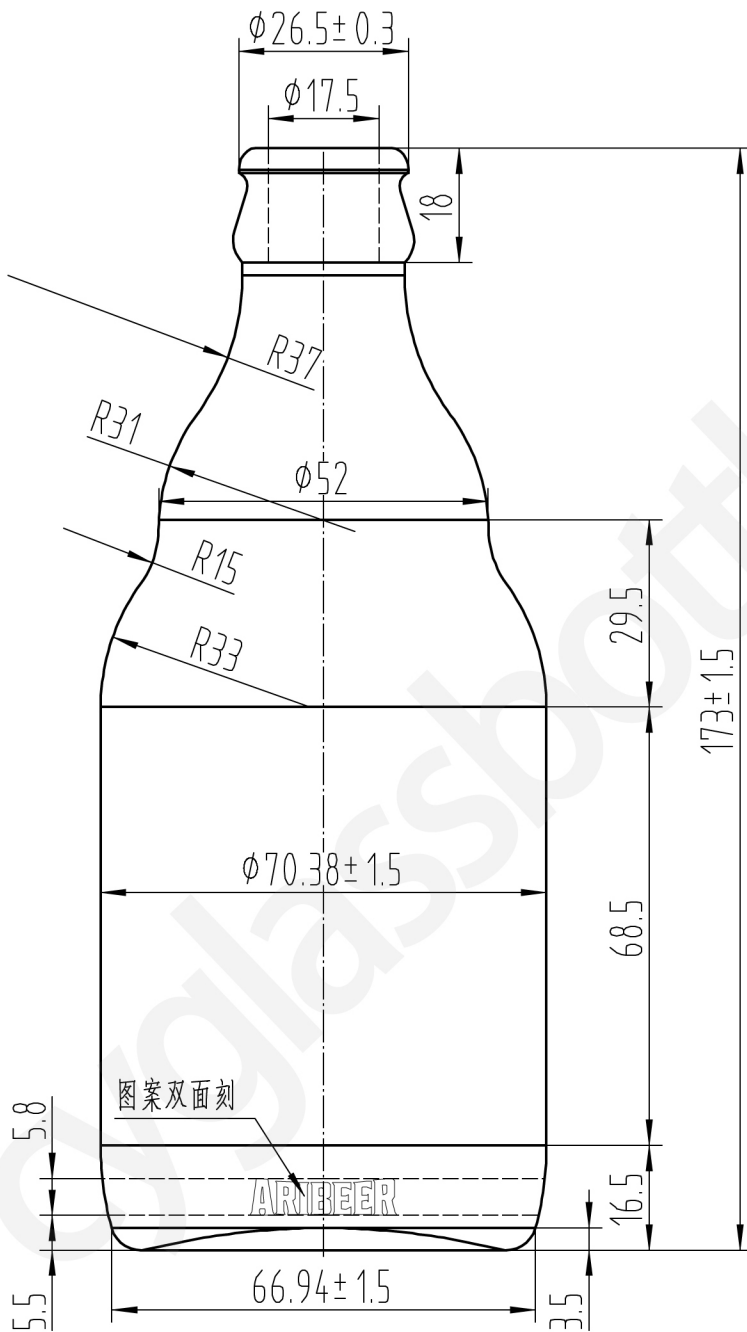

ZIBO CREATIVE

ZIBO CREATIVE INTERNATIONAL TRADE CO.LTD.

Name: CY301
 Style: beer
 Capacity: 330ml
 Finish: Standard crown
 Color: Brown
 Height: 353mm
 Diameter: 105.3mm
 Weight: 900g

cyglassbottle.com

NEED ANY GLASS BOTTLE PLEASE CONTACT US , WELCOME TO REQUEST QUOTES AND SAMLIES