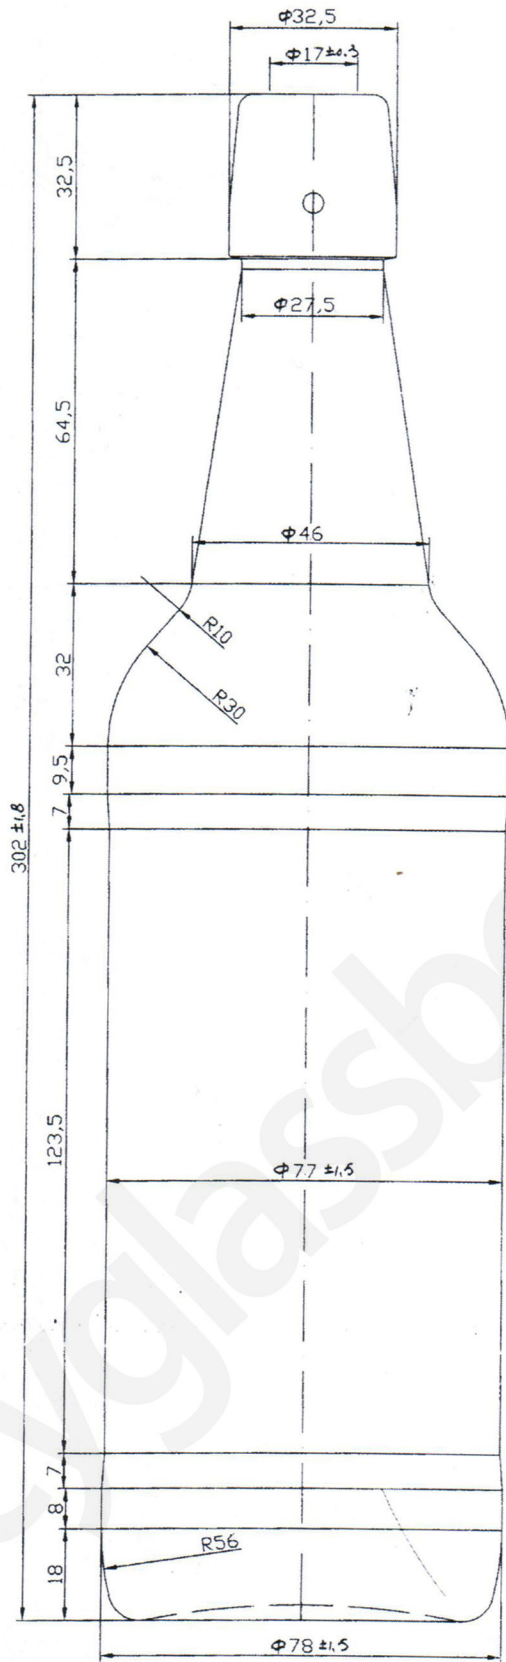

ZIBO CREATIVE

ZIBO CREATIVE INTERNATIONAL TRADE CO.LTD.

Name: CY702
Style: beer
Capacity: 750ml
Finish: Standard swing
Color: Brown
Height: 302mm
Diameter: 77mm
Weight: 550g

cyglassbottle.com

NEED ANY GLASS BOTTLE PLEASE CONTACT US , WELCOME TO REQUEST QUOTES AND SAMLIES