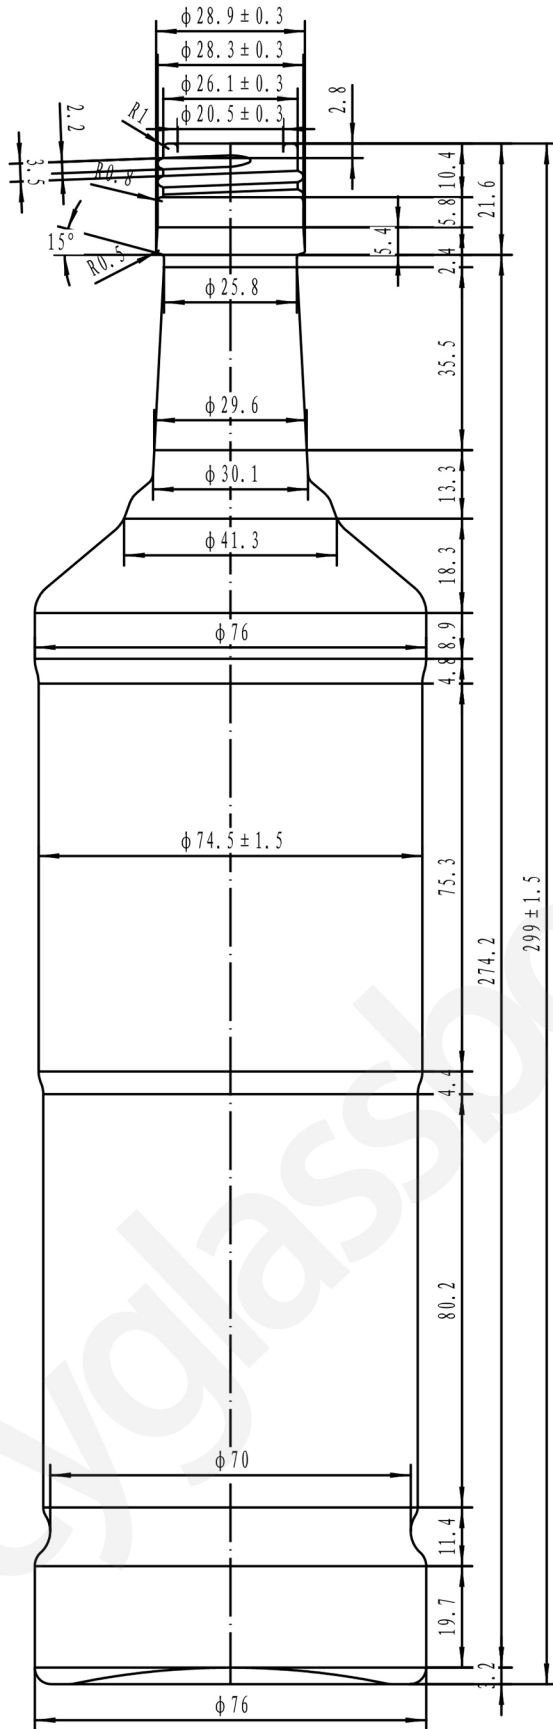

ZIBO CREATIVE

ZIBO CREATIVE INTERNATIONAL TRADE CO.LTD.

Name: CY845
 Style: Liquor
 Capacity: 750ml
 Finish: Standard Screw
 Color: Flint
 Height: 299mm
 Diameter: 76mm
 Weight: 520g

cyglassbottle.com

NEED ANY GLASS BOTTLE PLEASE CONTACT US , WELCOME TO REQUEST QUOTES AND SAMLIES