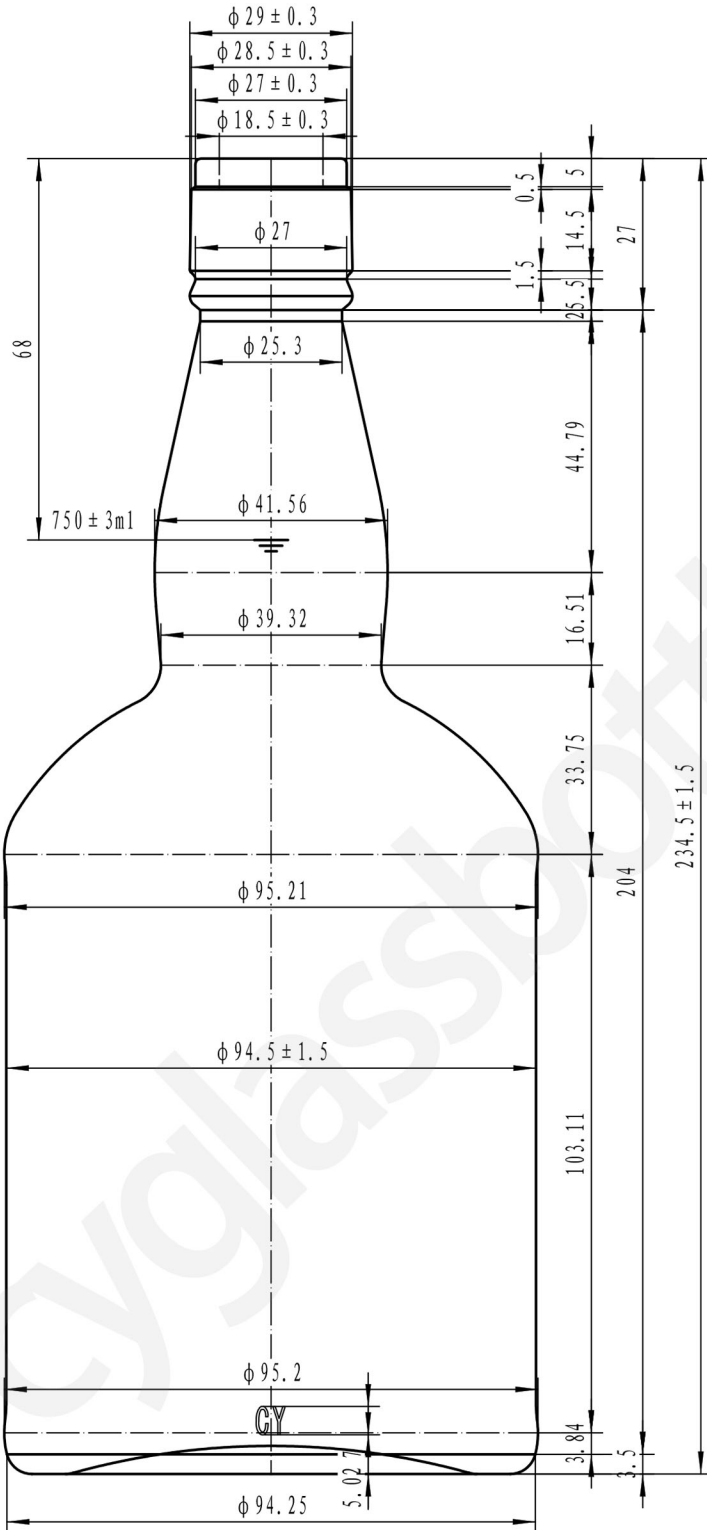

ZIBO CREATIVE

ZIBO CREATIVE INTERNATIONAL TRADE CO.LTD.

Name: CY829
 Style: Liquor
 Capacity: 750ml
 Finish: Standard Cork
 Color: Flint
 Height: 235mm
 Diameter: 95mm
 Weight: 515g

cyglassbottle.com

NEED ANY GLASS BOTTLE PLEASE CONTACT US , WELCOME TO REQUEST QUOTES AND SAMLIES