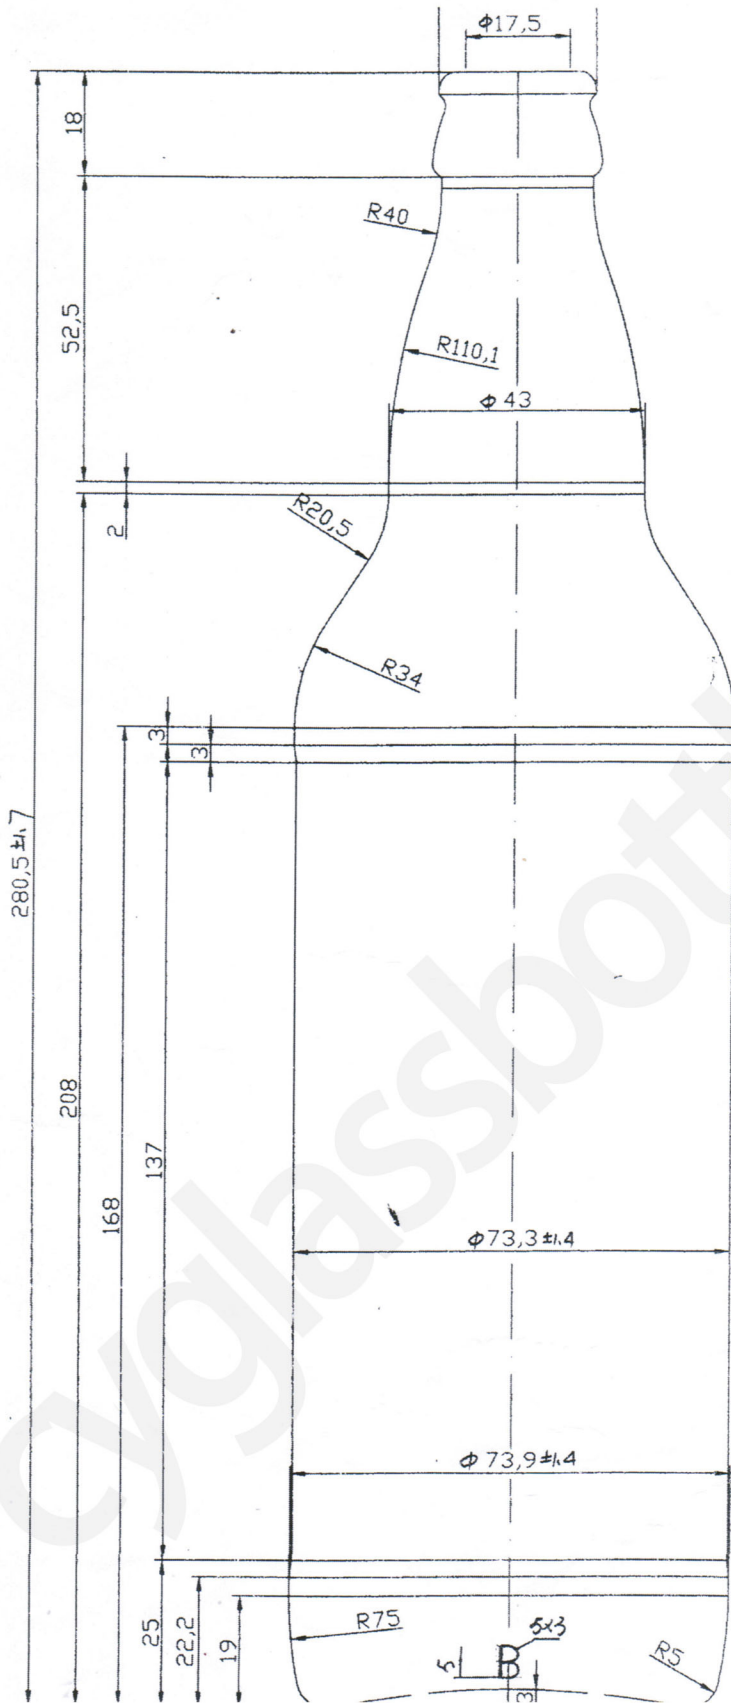

**ZIBO CREATIVE**

ZIBO CREATIVE INTERNATIONAL TRADE CO.LTD.

Name: CY601  
Style: beer  
Capacity: 650ml  
Finish: Standard crown  
Color: Brown  
Height: 280.5mm  
Diameter: 73.9mm  
Weight: 495g

[cyglassbottle.com](http://cyglassbottle.com)