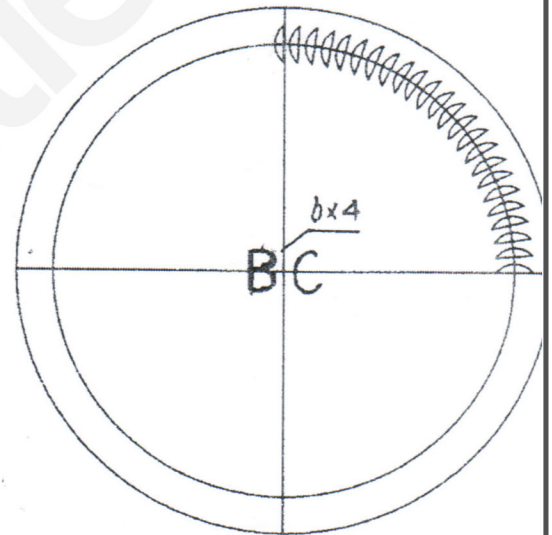

**ZIBO CREATIVE**

ZIBO CREATIVE INTERNATIONAL TRADE CO.LTD.

Name: CY601  
Style: beer  
Capacity: 650ml  
Finish: Standard crown  
Color: Brown  
Height: 280.5mm  
Diameter: 73.9mm  
Weight: 495g

[cyglassbottle.com](http://cyglassbottle.com)