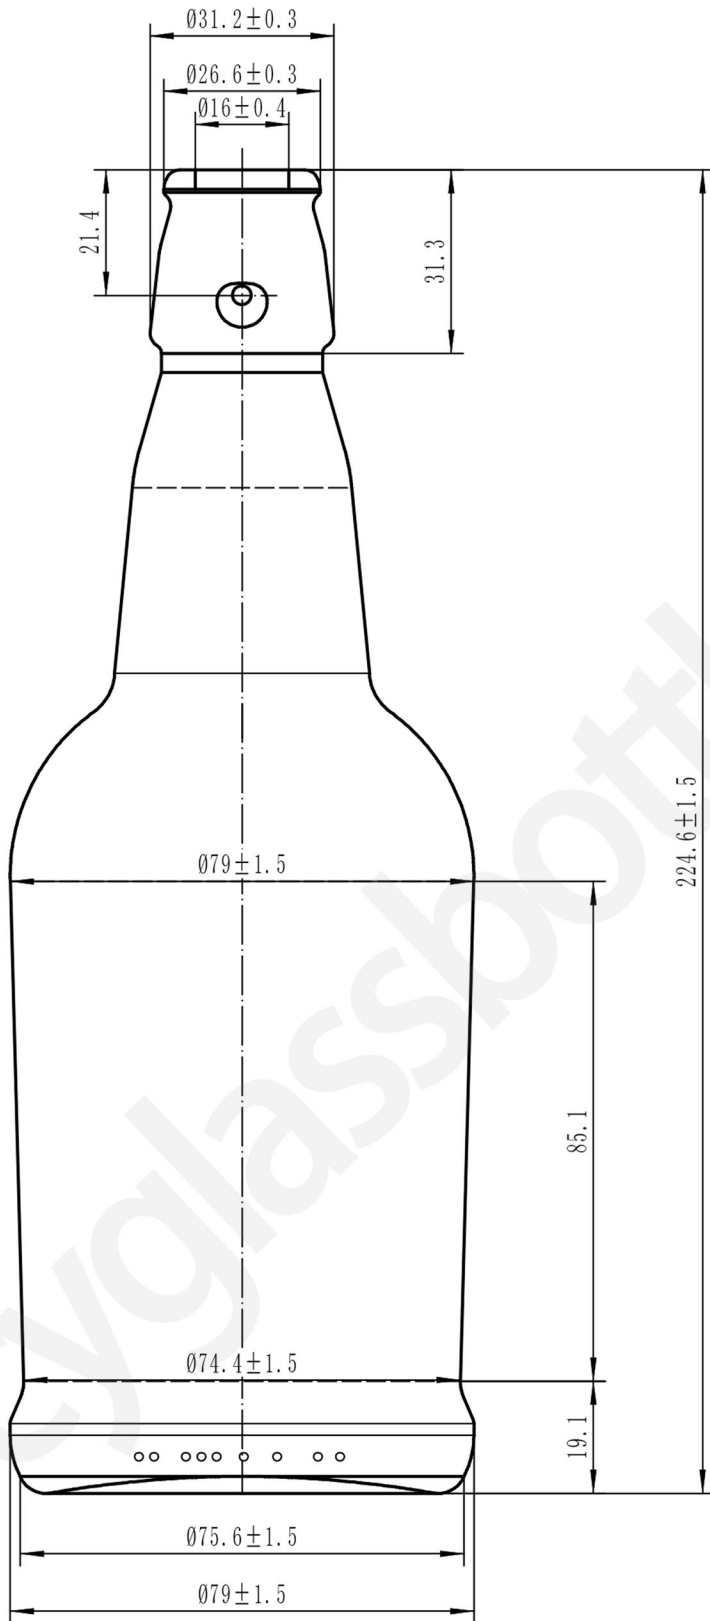

ZIBO CREATIVE

ZIBO CREATIVE INTERNATIONAL TRADE CO.LTD.

Name: CY502
Style: beer
Capacity: 500ml
Finish: Standard swing
Color: Brown
Flint
Blue
Height: 224.6mm
Diameter: 79mm
Weight: 430g

cyglassbottle.com