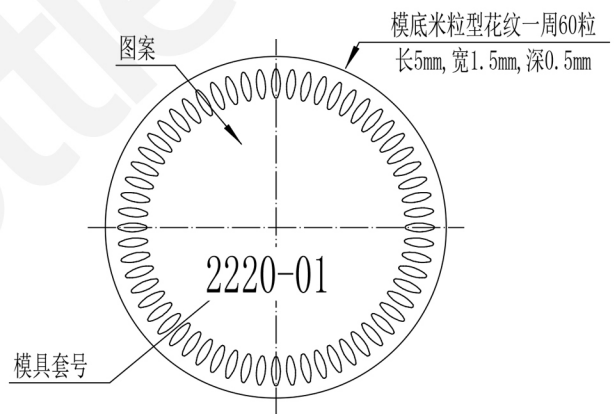

ZIBO CREATIVE

ZIBO CREATIVE INTERNATIONAL TRADE CO.LTD.

Name: CY312
Style: beer
Capacity: 350ml
Finish: Standard crown
Color: Brown
Height: 221mm
Diameter: 62.9mm
Weight: 315g

cyglassbottle.com

NEED ANY GLASS BOTTLE PLEASE CONTACT US , WELCOME TO REQUEST QUOTES AND SAMLIES