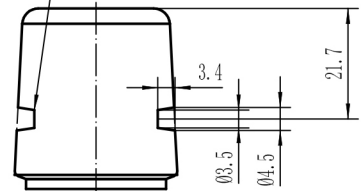

ZIBO CREATIVE

ZIBO CREATIVE INTERNATIONAL TRADE CO.LTD.

Name: CY306
Style: beer
Capacity: 330ml
Finish: Standard swing
Color: Brown
Height: 189mm
Diameter: 70mm
Weight: 310g

cyglassbottle.com

垂直于和縫隙

NEED ANY GLASS BOTTLE PLEASE CONTACT US , WELCOME TO REQUEST QUOTES AND SAMLIES