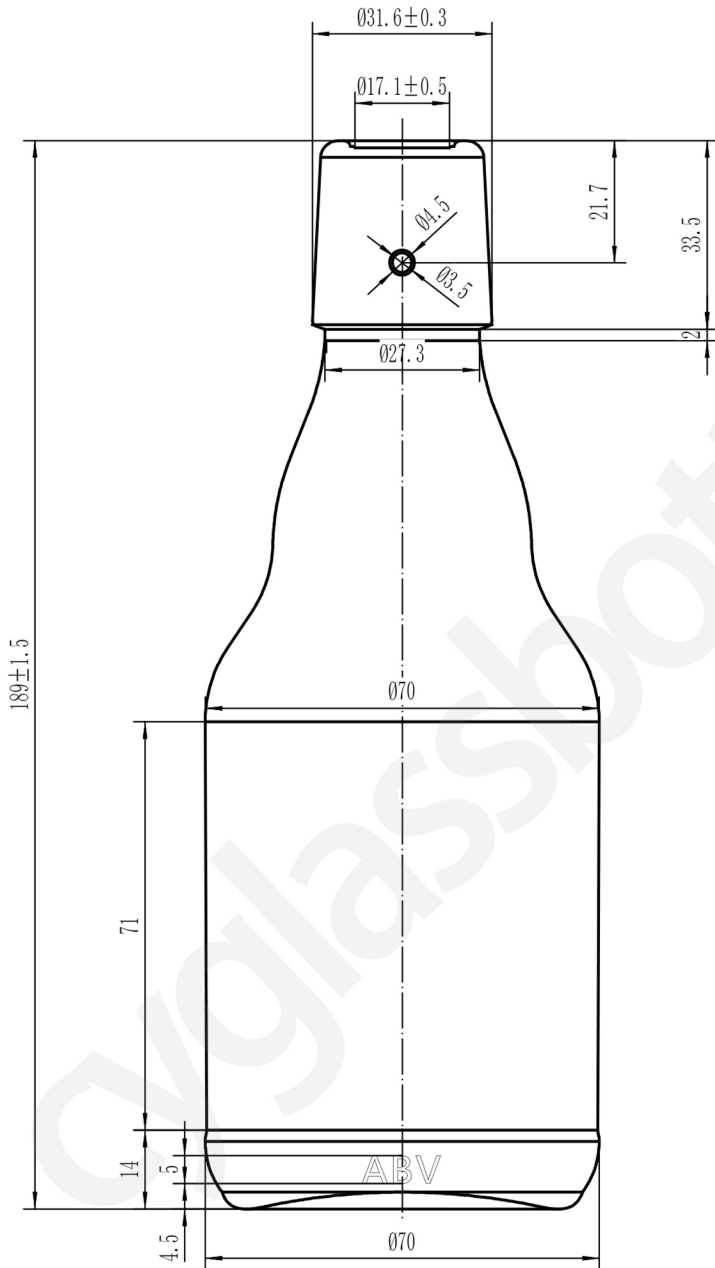

ZIBO CREATIVE

ZIBO CREATIVE INTERNATIONAL TRADE CO.LTD.

Name: CY306
Style: beer
Capacity: 330ml
Finish: Standard swing
Color: Brown
Height: 189mm
Diameter: 70mm
Weight: 310g

cyglassbottle.com

垂直于和縫隙

NEED ANY GLASS BOTTLE PLEASE CONTACT US , WELCOME TO REQUEST QUOTES AND SAMLIES