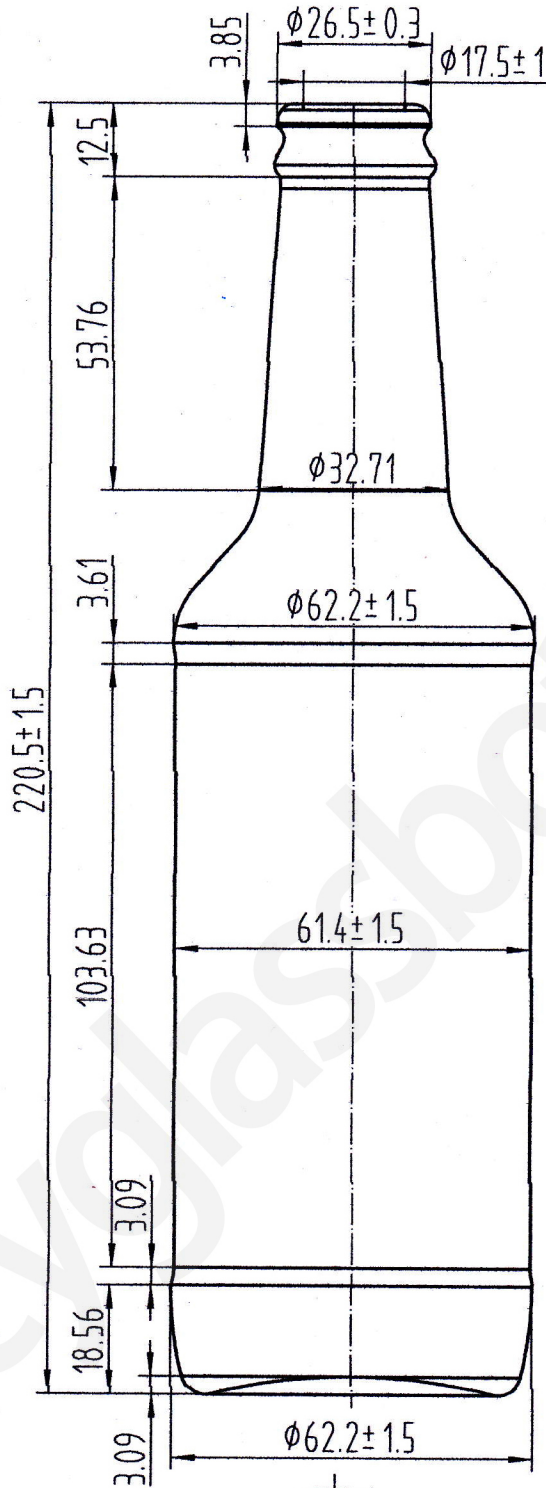

**ZIBO CREATIVE**

ZIBO CREATIVE INTERNATIONAL TRADE CO.LTD.

Name: CY311  
Style: beer  
Capacity: 330ml  
Finish: Standard crown  
Color: Flint  
Height: 220.5mm  
Diameter: 62.2mm  
Weight: 285g

[cyglassbottle.com](http://cyglassbottle.com)