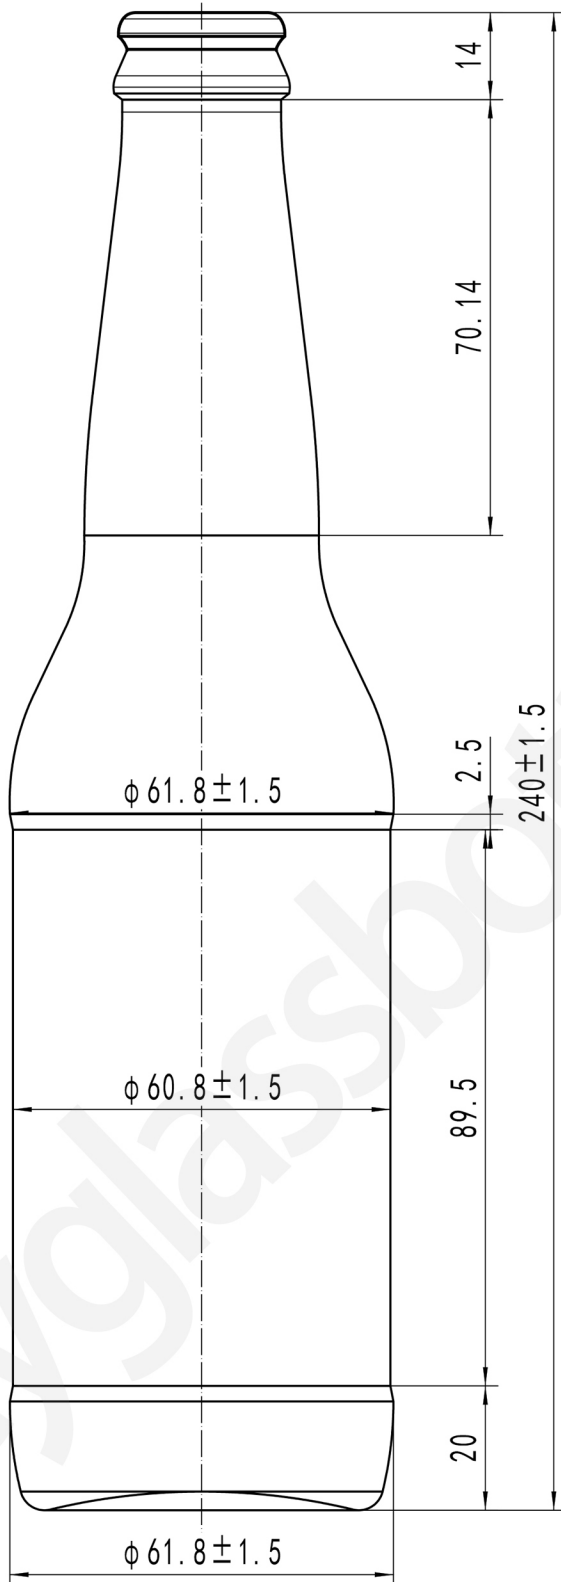

**ZIBO CREATIVE**

ZIBO CREATIVE INTERNATIONAL TRADE CO.LTD.

Name: CY310  
Style: beer  
Capacity: 330ml  
Finish: Standard crown  
Color: Brown  
Height: 240mm  
Diameter: 61.8mm  
Weight: 295g

[cyglassbottle.com](http://cyglassbottle.com)