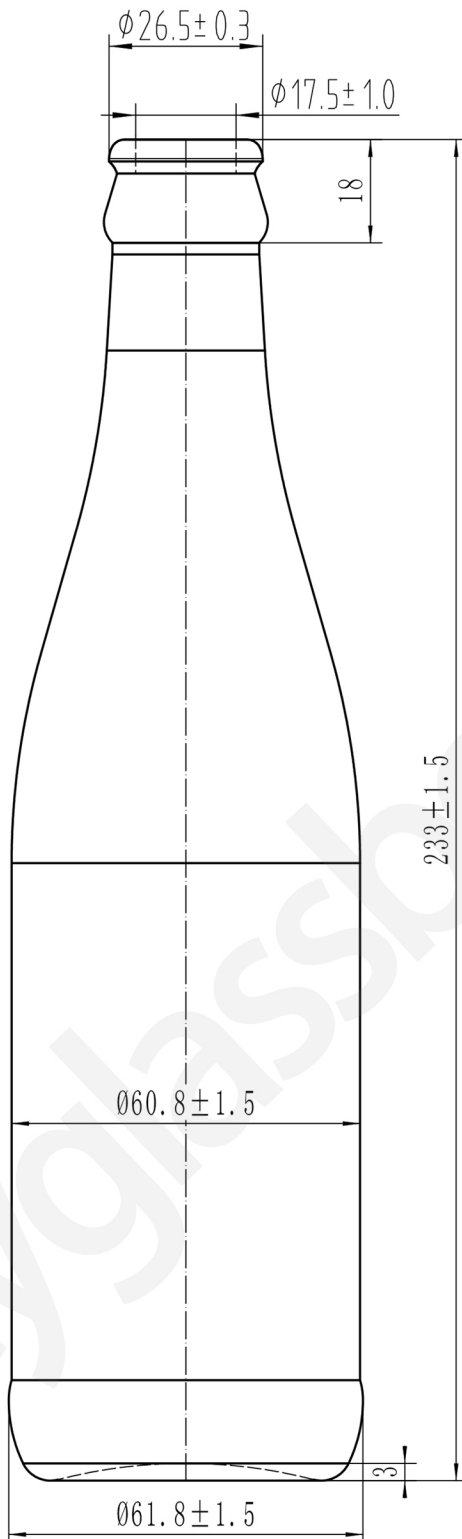

**ZIBO CREATIVE**

ZIBO CREATIVE INTERNATIONAL TRADE CO.LTD.

Name: CY308  
Style: beer  
Capacity: 330ml  
Finish: Standard crown  
Color: Brown  
Height: 233mm  
Diameter: 61.8mm  
Weight: 291g

[cyglassbottle.com](http://cyglassbottle.com)