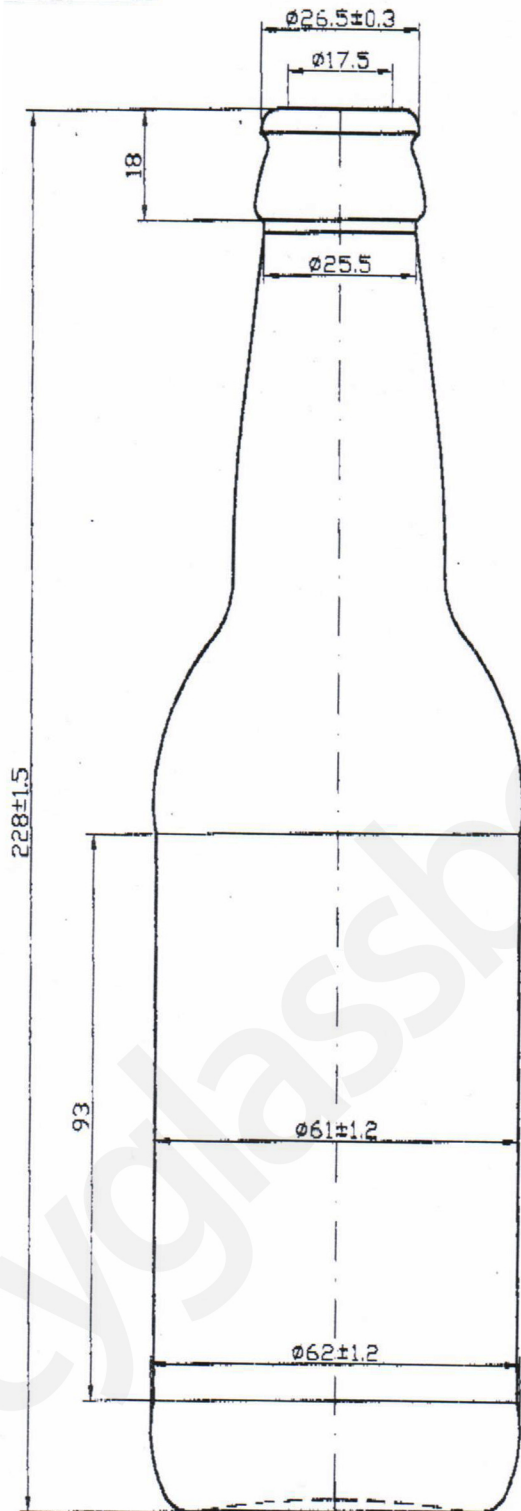

ZIBO CREATIVE

ZIBO CREATIVE INTERNATIONAL TRADE CO.LTD.

Name: CY302
Style: beer
Capacity: 330ml
Finish: Standard crown
Color: Brown
Height: 228mm
Diameter: 61.85mm
Weight: 300g

cyglassbottle.com

NEED ANY GLASS BOTTLE PLEASE CONTACT US , WELCOME TO REQUEST QUOTES AND SAMLIES