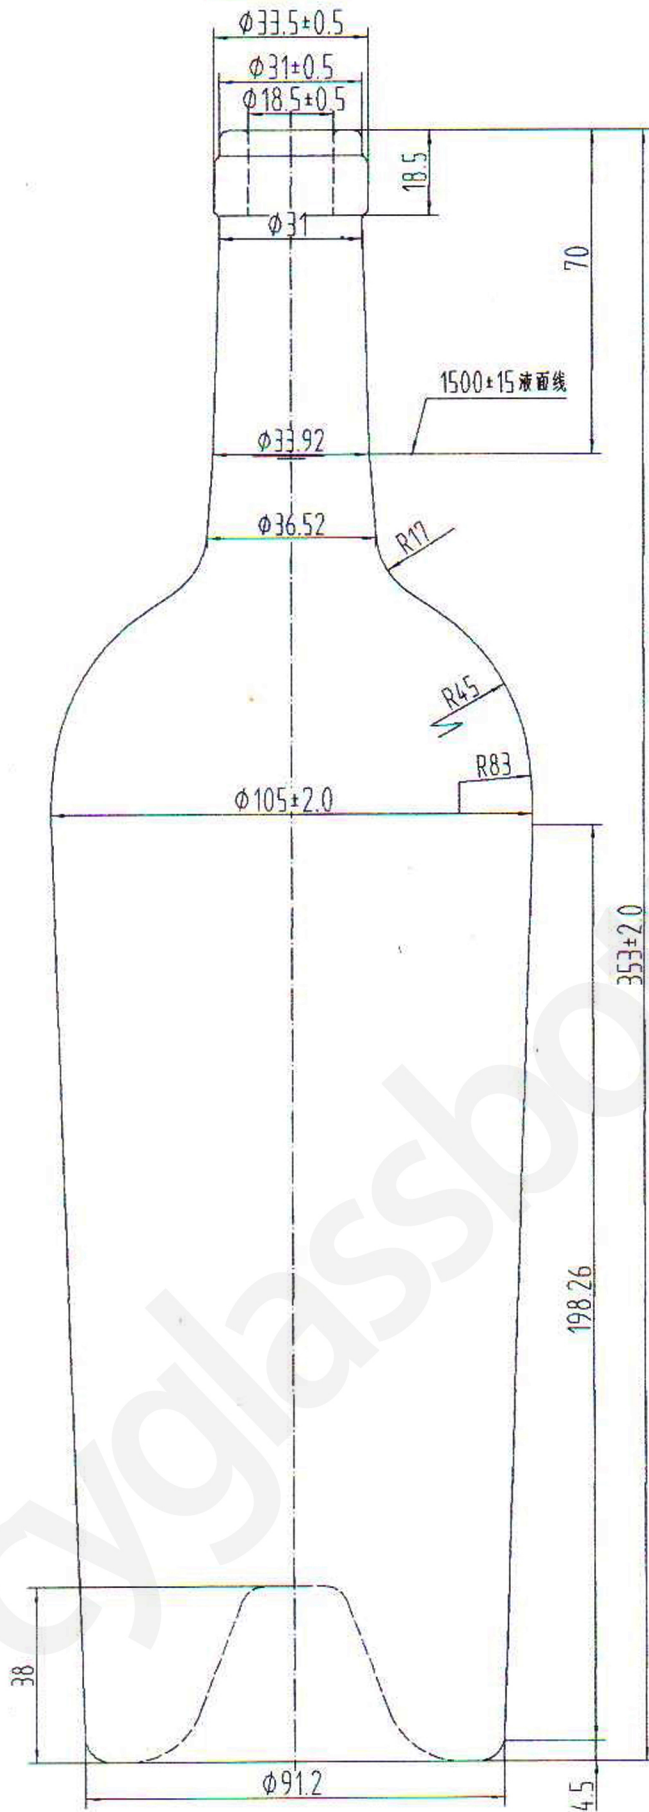

ZIBO CREATIVE

ZIBO CREATIVE INTERNATIONAL TRADE CO.LTD.

Name: 1937K
Style: Bordeaux
Capacity: 1500ml
Finish: Standard cork
Color: Antique green
Height: 353mm
Diameter: 105mm
Weight: 920g

cyglassbottle.com