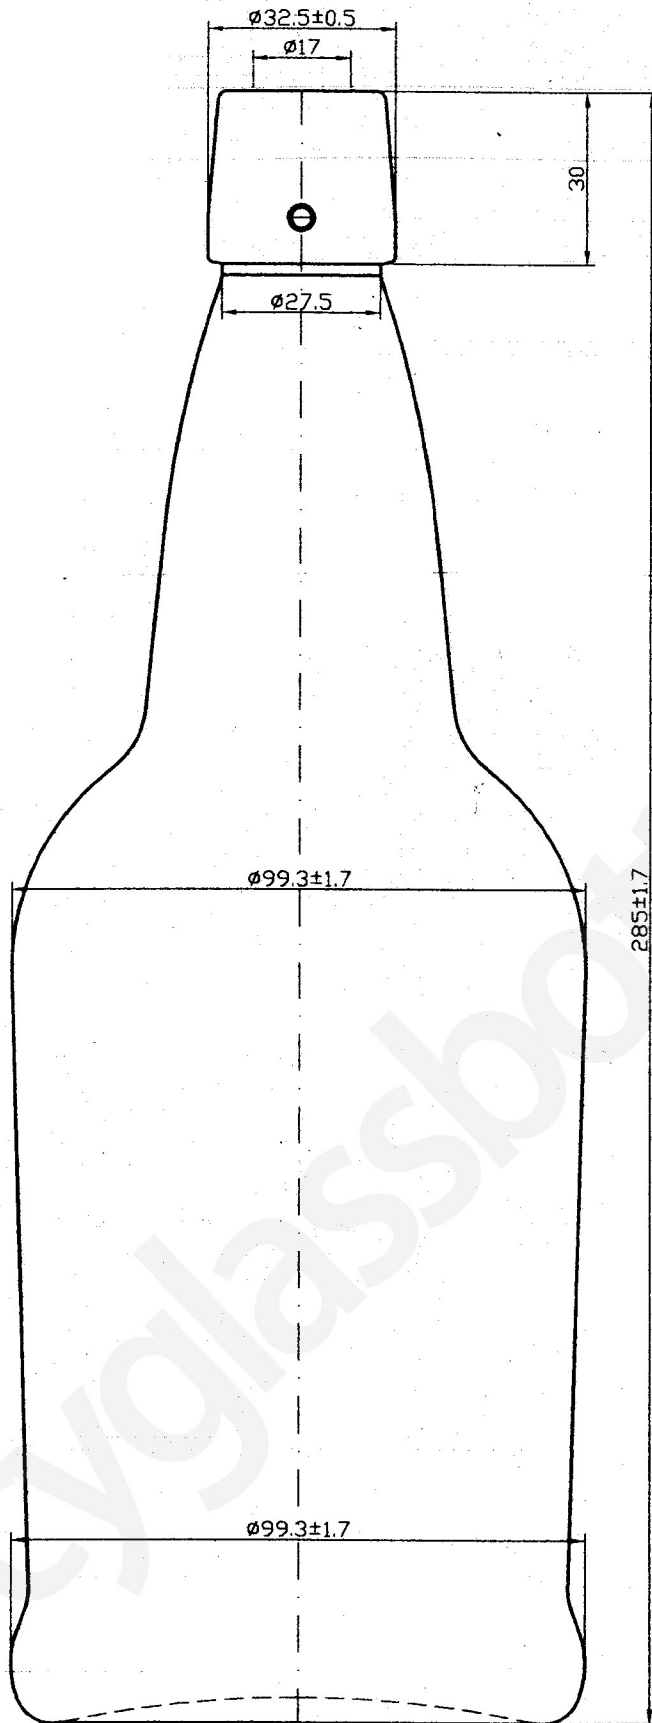

ZIBO CREATIVE

ZIBO CREATIVE INTERNATIONAL TRADE CO.LTD.

Name: CY1002
Style: beer
Capacity: 1000ml
Finish: Standard swing
Color: Brown
Height: 285mm
Diameter: 99.3mm
Weight: 710g

cyglassbottle.com

NEED ANY GLASS BOTTLE PLEASE CONTACT US , WELCOME TO REQUEST QUOTES AND SAMLIES